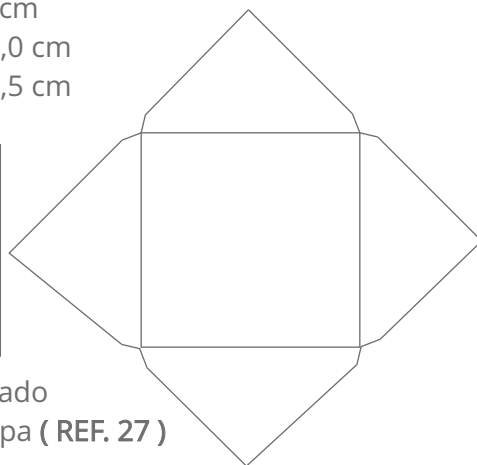

Envelopes fechamento reto (retangulares e quadrados)

9,0 x 22,0 cm
10,8 x 31,0 cm
11,4 x 22,9 cm

Envelope Retangular
Fechamento reto (REF. 01)

3,3 x 5,3 cm
6,5 x 9,5 cm
8,0 x 12,0 cm

Envelope Retangular
Fechamento reto (REF. 02)

10,5 x 15,5 cm
15,0 x 22,0 cm

Envelope Janela
Corte especial (REF. 16)

20,5 x 20,5 cm

Envelope Janela
Quadrado (REF. 17)

30,0 x 21,3 cm

Envelope Janela
Vertical A4 (REF. 18)

21,4 x 30,4 cm

Envelope Janela
Horizontal A4 (REF. 18 A)

Envelope Luva Convencional
Sem aba de fechamento (**REF. 22**)

Envelope Luva
Abertura latera (**REF. 23**)

Envelope Luva
Sem aba de fechamento (**REF. 24**)

20,0 x 20,0 cm

Envelope Luva Quadrado
Sem aba de fechamento (**REF. 25**)

20,0 x 20,0 cm

Envelope Convite
Corte especial (REF. 26)

9,7 x 9,7 cm
16,0 x 16,0 cm
20,5 x 20,5 cm

Envelope Quadrado
Fechamento tulipa (REF. 27)

21,0 x 15,0 cm

Envelope Retangular
Solapa redondo (REF. 28)